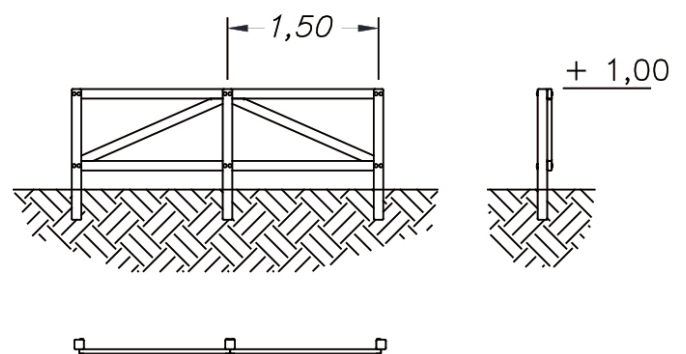

PRAGA

INSTALLATION

1,5 h

2 operator/s

1,50 x 1,00 m

45 kg / 45 kg

TECHNICAL DATA

JOLAS reserves the right to modify the information contained in this document without prior notice.